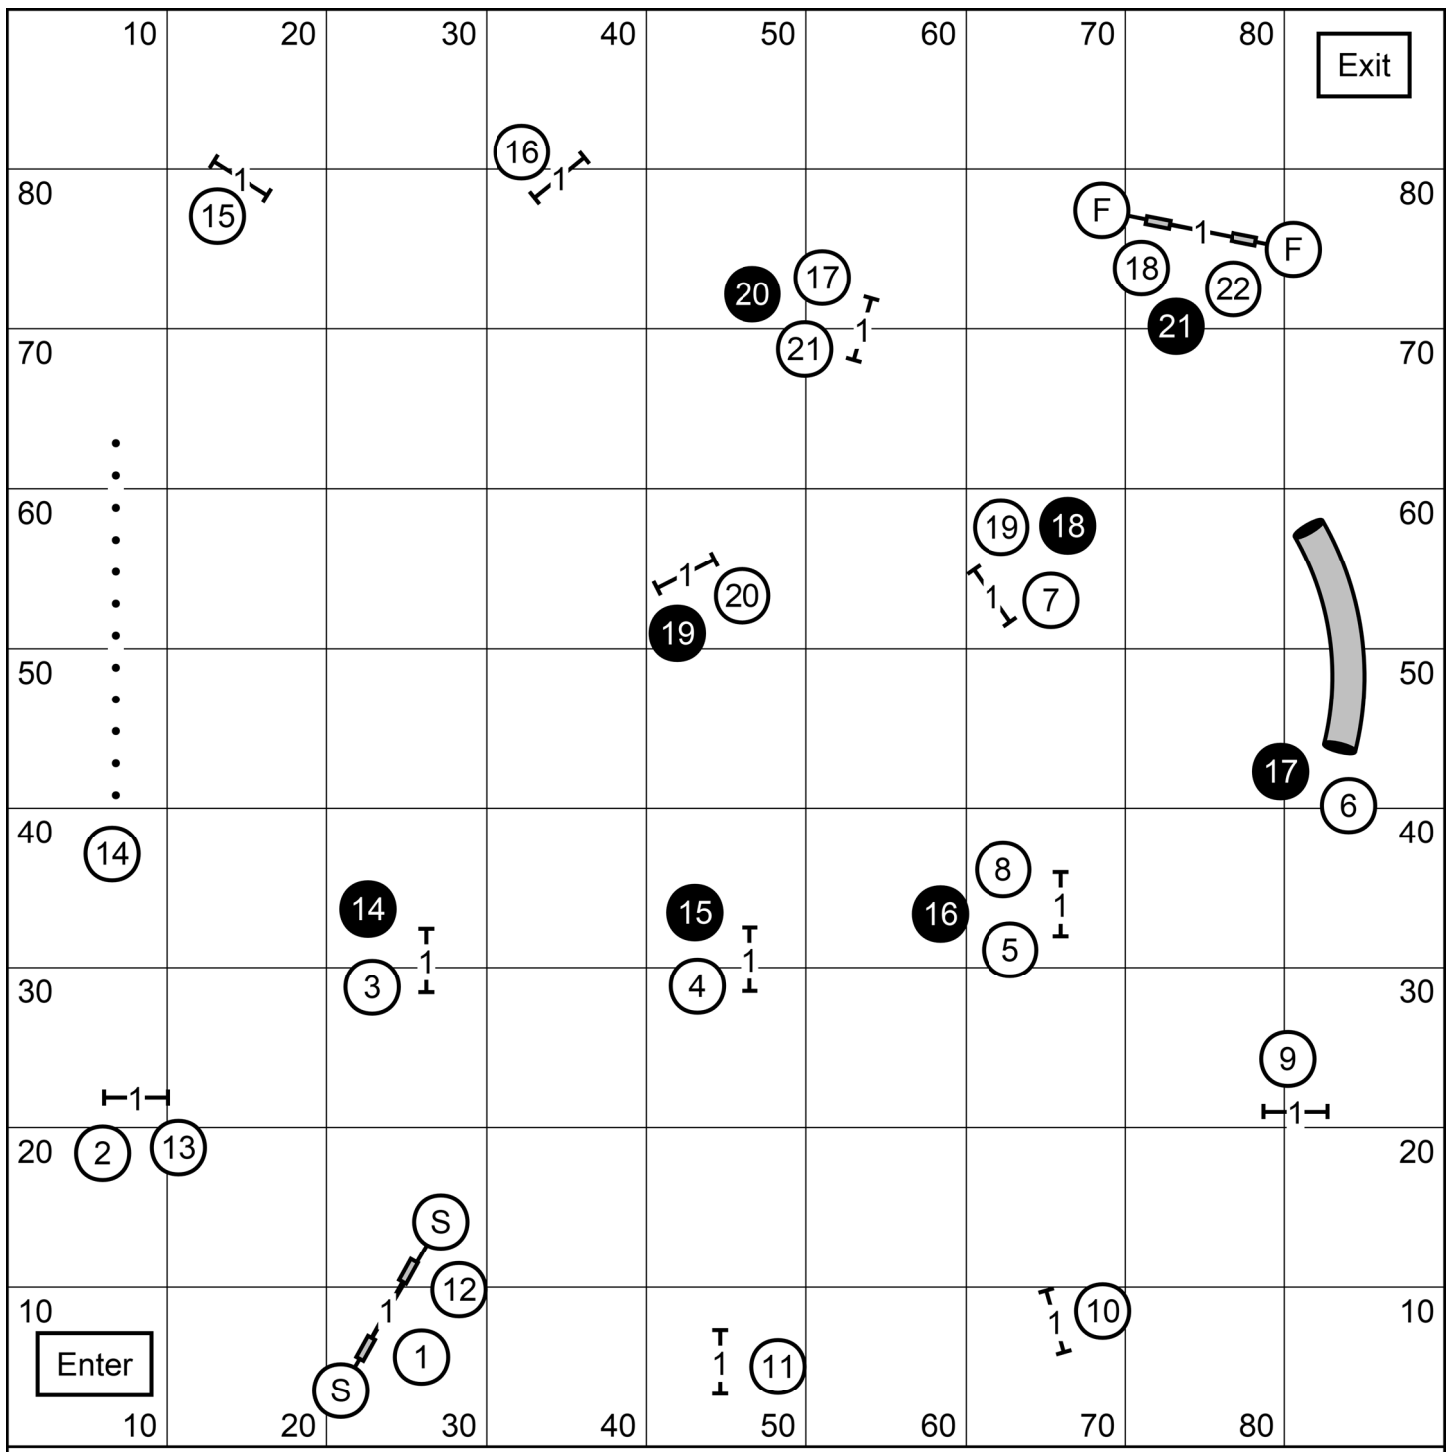

STANDARD ROUND 1

JUMPERS ROUND 1

Note: Dark circle numbers offer an alternative path.

STANDARD ROUND 2

JUMPERS ROUND 2

Note: Dark circle numbers offer an alternative path.