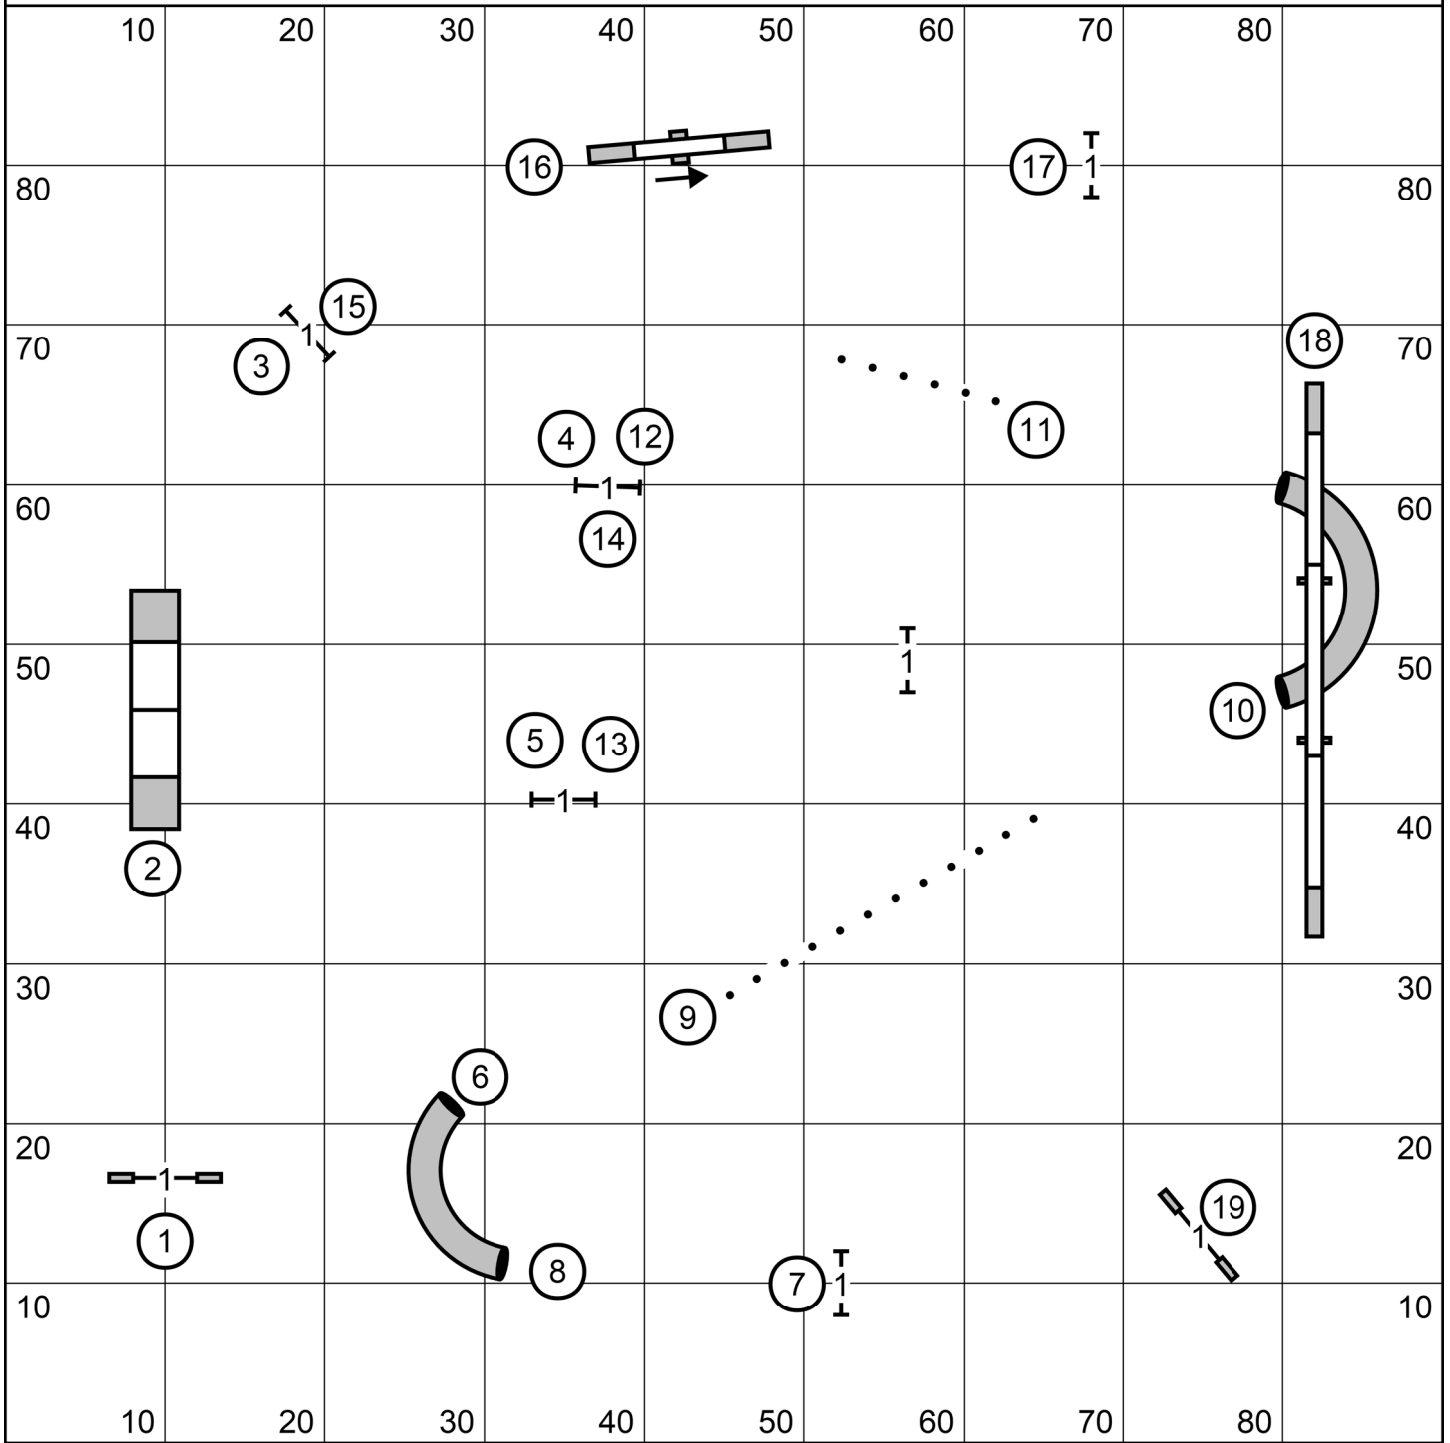

FUN RUN STANDARD

Advanced Standard

Date: 073121

Enter / Exit

Enter / Exit

Intermediate Standard

Date: 073121

Enter / Exit

Enter / Exit

Novice Standard

Date: 073121

Enter / Exit

Enter / Exit

Pre Novice Standard

Date: 073121

Black Mumba Standard