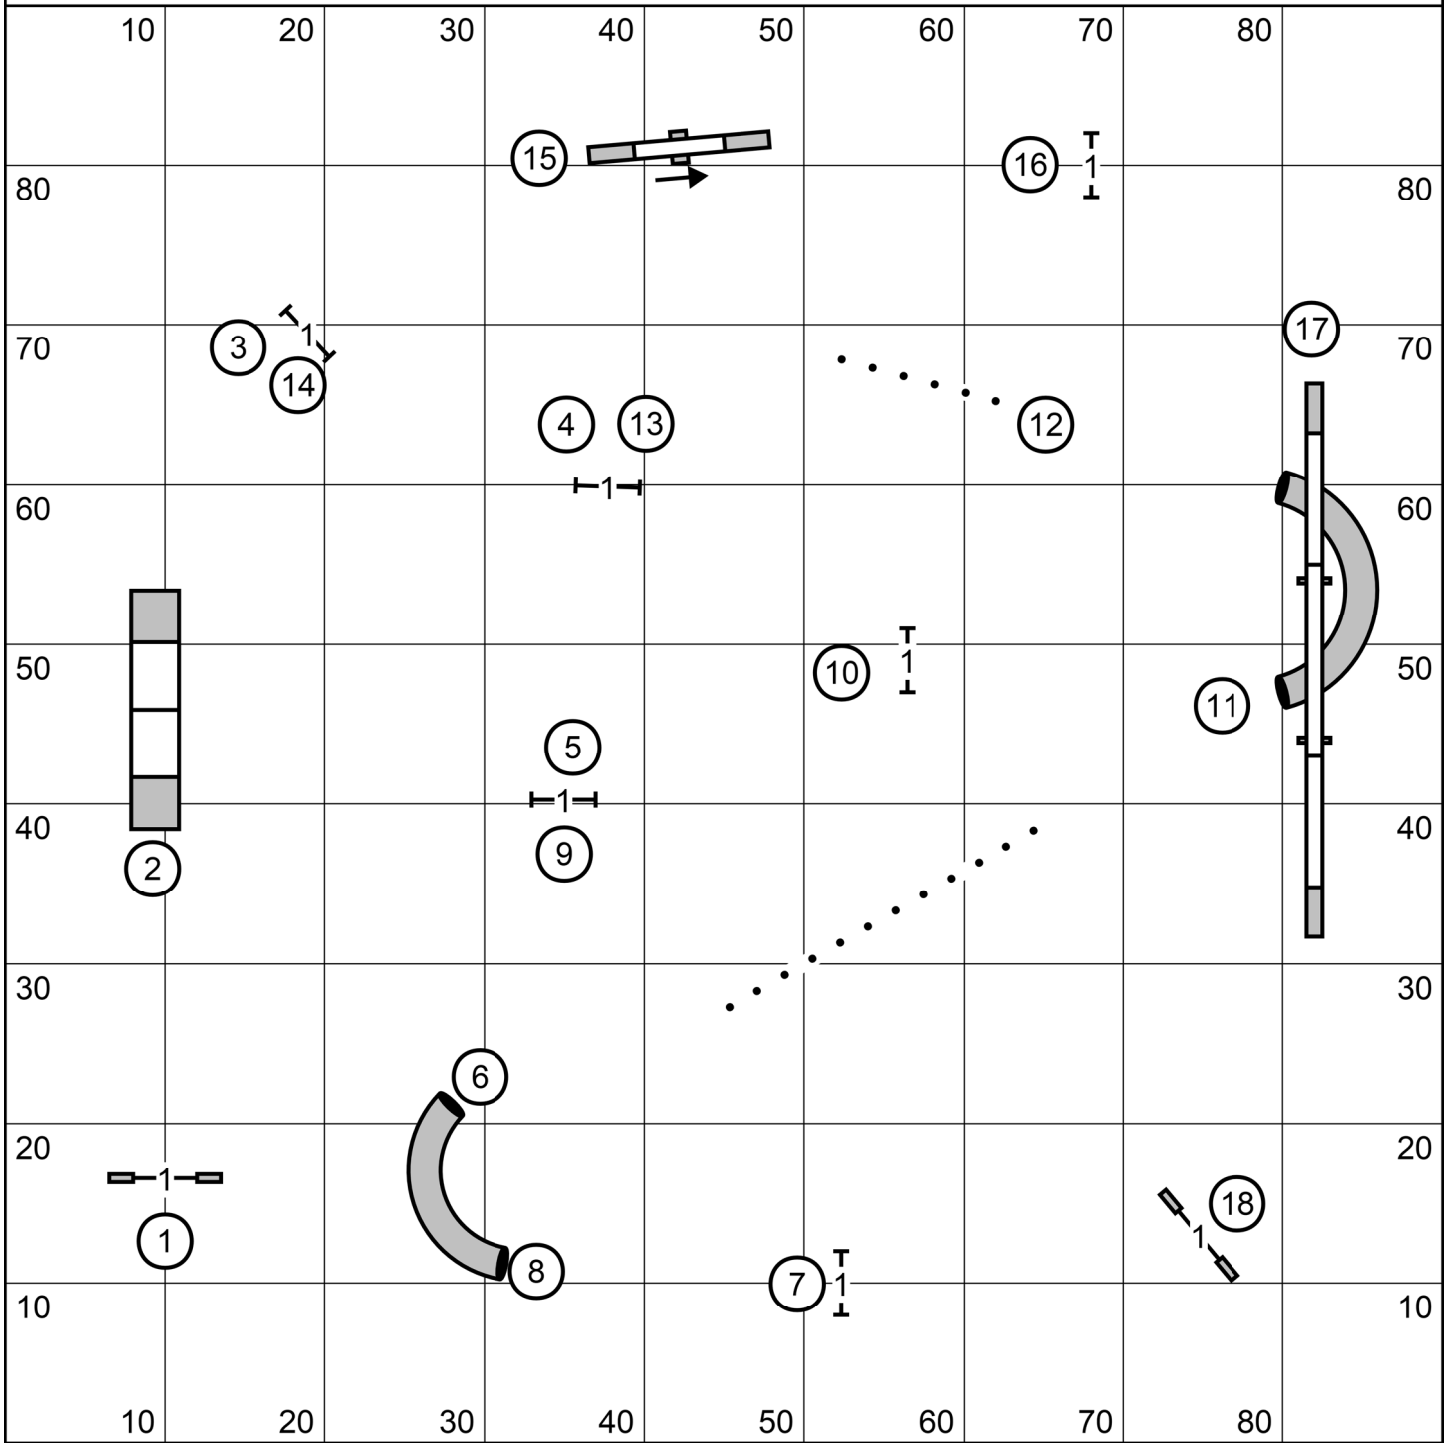

FUN RUN STANDARD

Advanced Standard

Date: 073121

Enter / Exit

Enter / Exit

Intermediate Standard

Date: 073121

Enter / Exit

Enter / Exit

Novice Standard

Date: 073121

Enter / Exit

Enter / Exit

Pre Novice Standard

Date: 073121

Black Mumba Standard