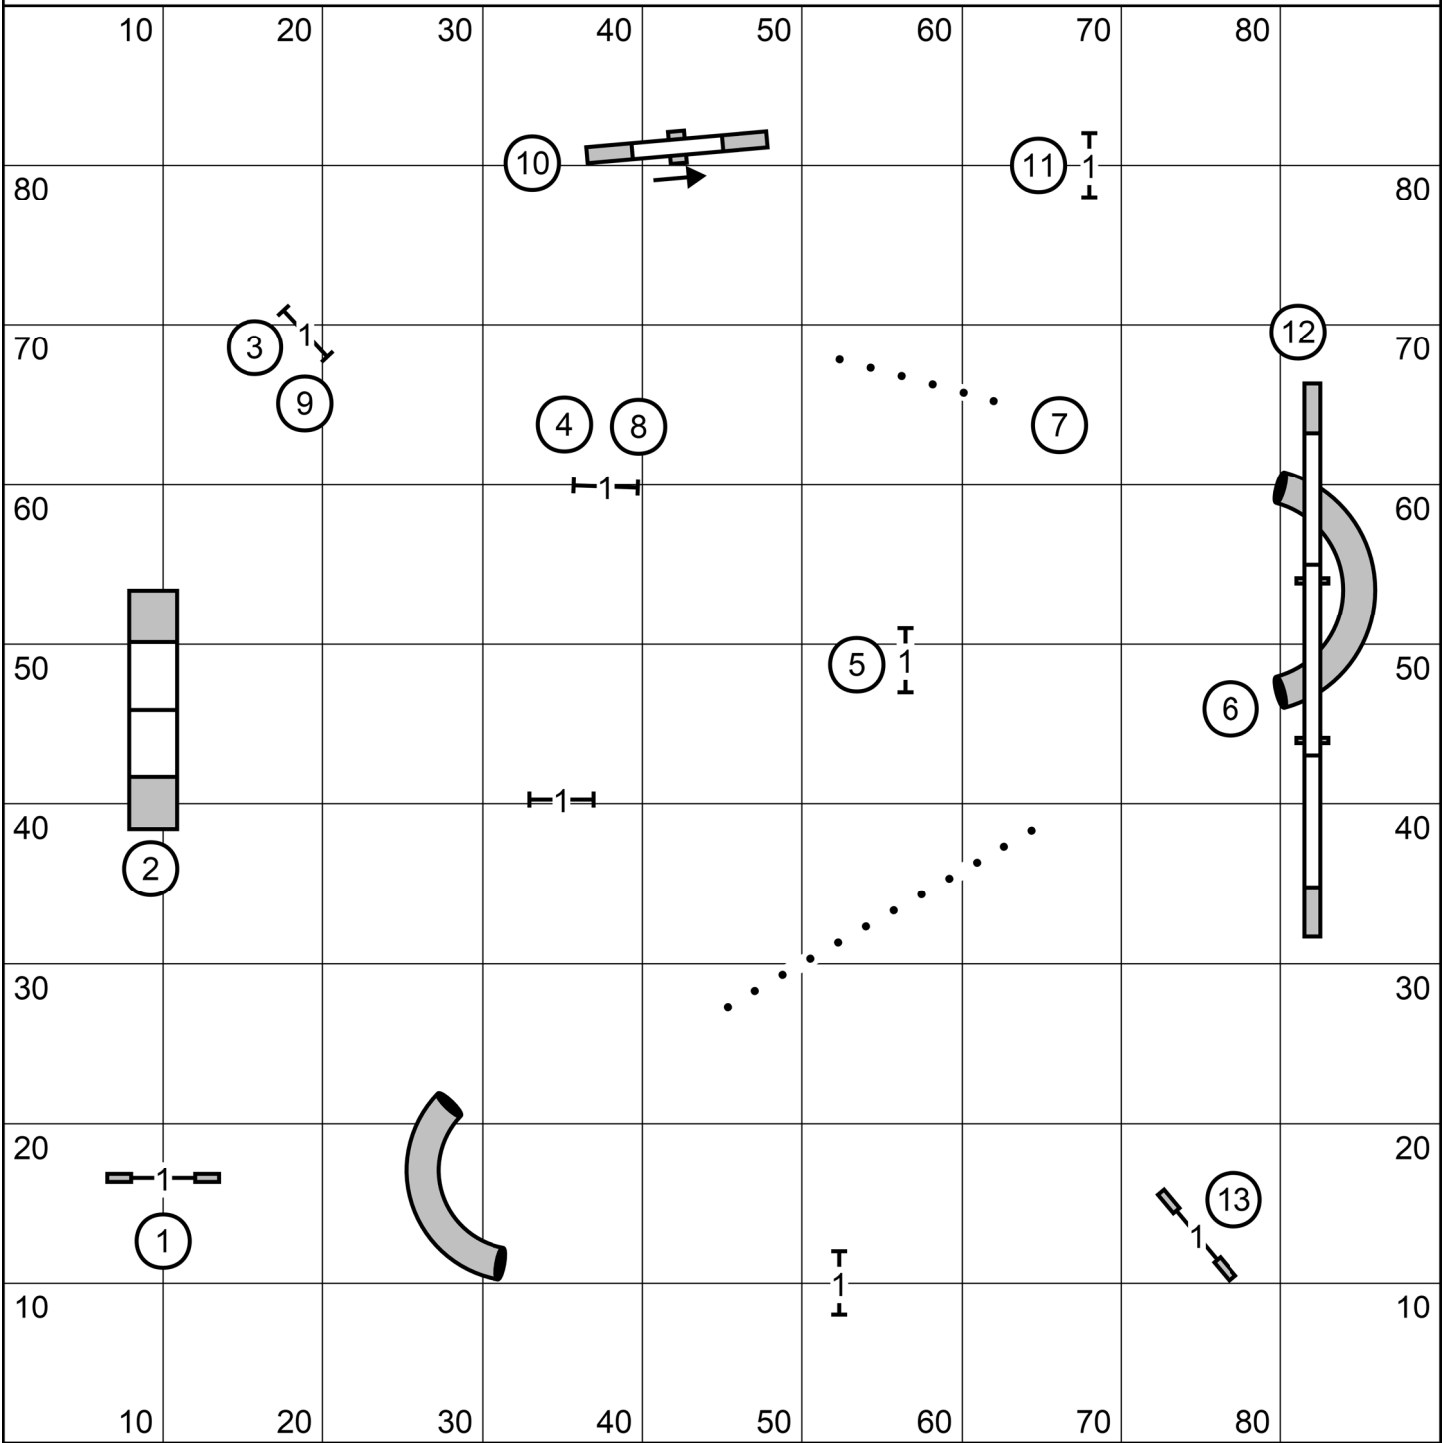

FUN RUN STANDARD

Advanced Standard

Date: 073121

Enter / Exit

Enter / Exit

Intermediate Standard

Date: 073121

Enter / Exit

Enter / Exit

Novice Standard

Date: 073121

Enter / Exit

Enter / Exit

Pre Novice Standard

Date: 073121

Black Mumba Standard