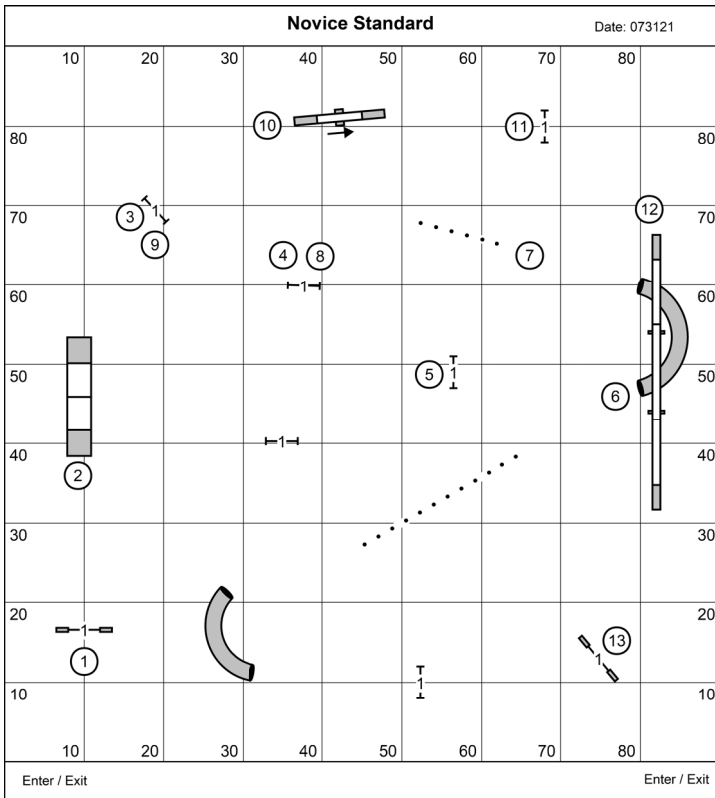

FUN RUN STANDARD

Advanced Standard

Date: 073121

Enter / Exit

Enter / Exit

Intermediate Standard

Date: 073121

Enter / Exit

Enter / Exit

Novice Standard

Date: 073121

Enter / Exit

Enter / Exit

Pre Novice Standard

Date: 073121

Black Mumba Standard