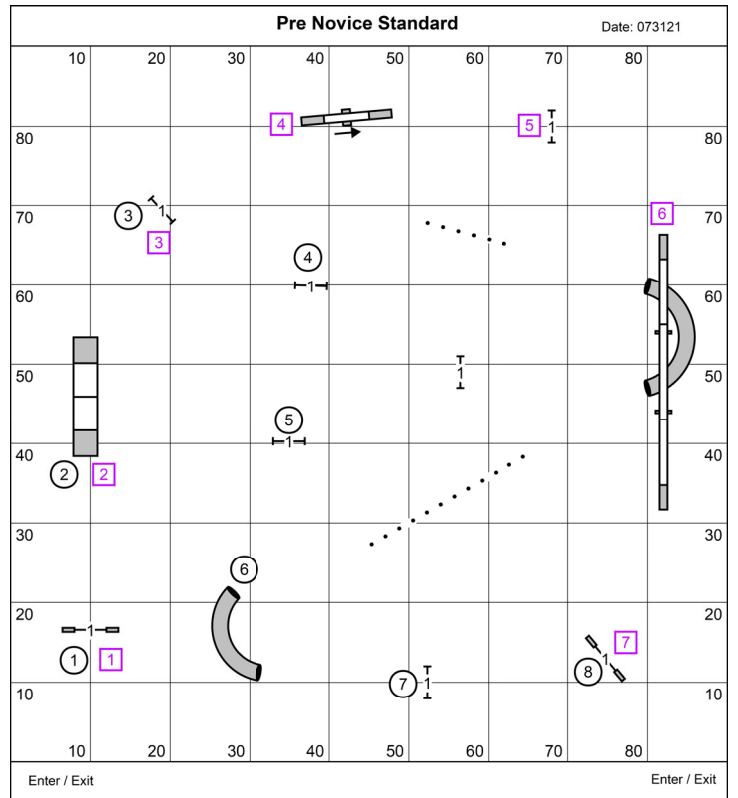

FUN RUN STANDARD

Advanced Standard

Date: 073121

Enter / Exit

Enter / Exit

Intermediate Standard

Date: 073121

Enter / Exit

Enter / Exit

Novice Standard

Date: 073121

Enter / Exit

Enter / Exit

Pre Novice Standard

Date: 073121

Black Mumba Standard