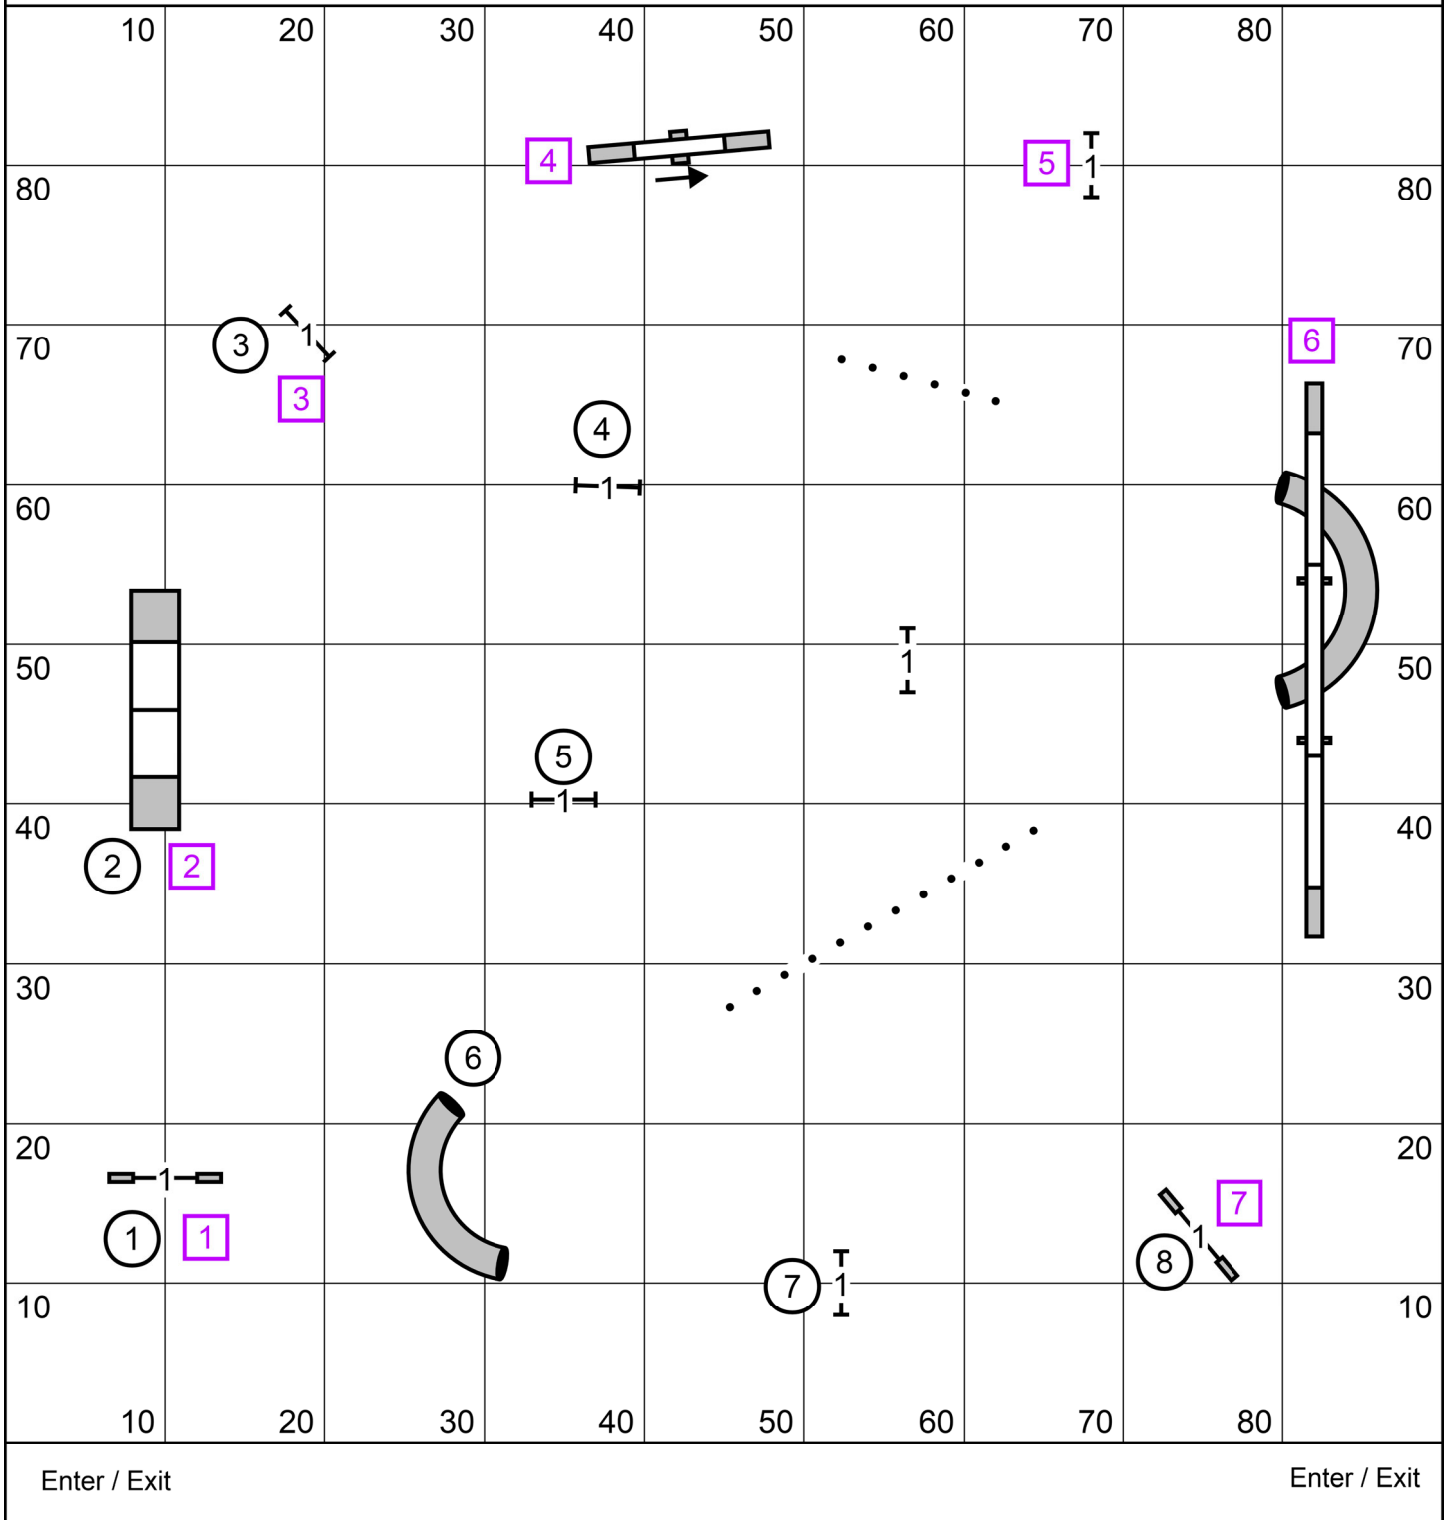

FUN RUN STANDARD

Advanced Standard

Date: 073121

Enter / Exit

Enter / Exit

Intermediate Standard

Date: 073121

Enter / Exit

Enter / Exit

Novice Standard

Date: 073121

Enter / Exit

Enter / Exit

Pre Novice Standard

Date: 073121

Black Mumba Standard