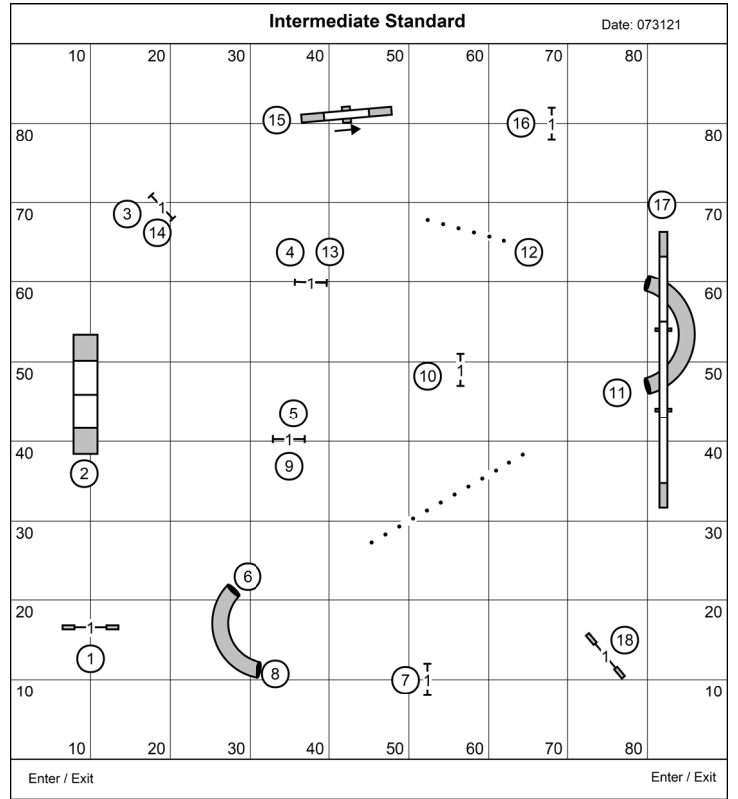

FUN RUN STANDARD

Advanced Standard

Date: 073121

Enter / Exit

Enter / Exit

Intermediate Standard

Date: 073121

Enter / Exit

Enter / Exit

Novice Standard

Date: 073121

Enter / Exit

Enter / Exit

Pre Novice Standard

Date: 073121

Black Mumba Standard