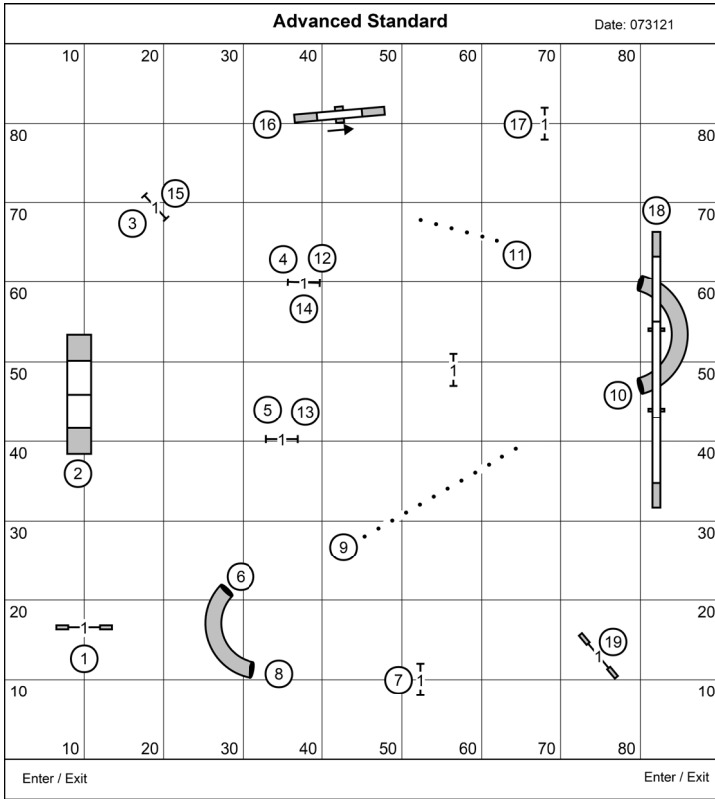

FUN RUN STANDARD

Advanced Standard

Date: 073121

Enter / Exit

Enter / Exit

Intermediate Standard

Date: 073121

Enter / Exit

Enter / Exit

Novice Standard

Date: 073121

Enter / Exit

Enter / Exit

Pre Novice Standard

Date: 073121

Black Mumba Standard