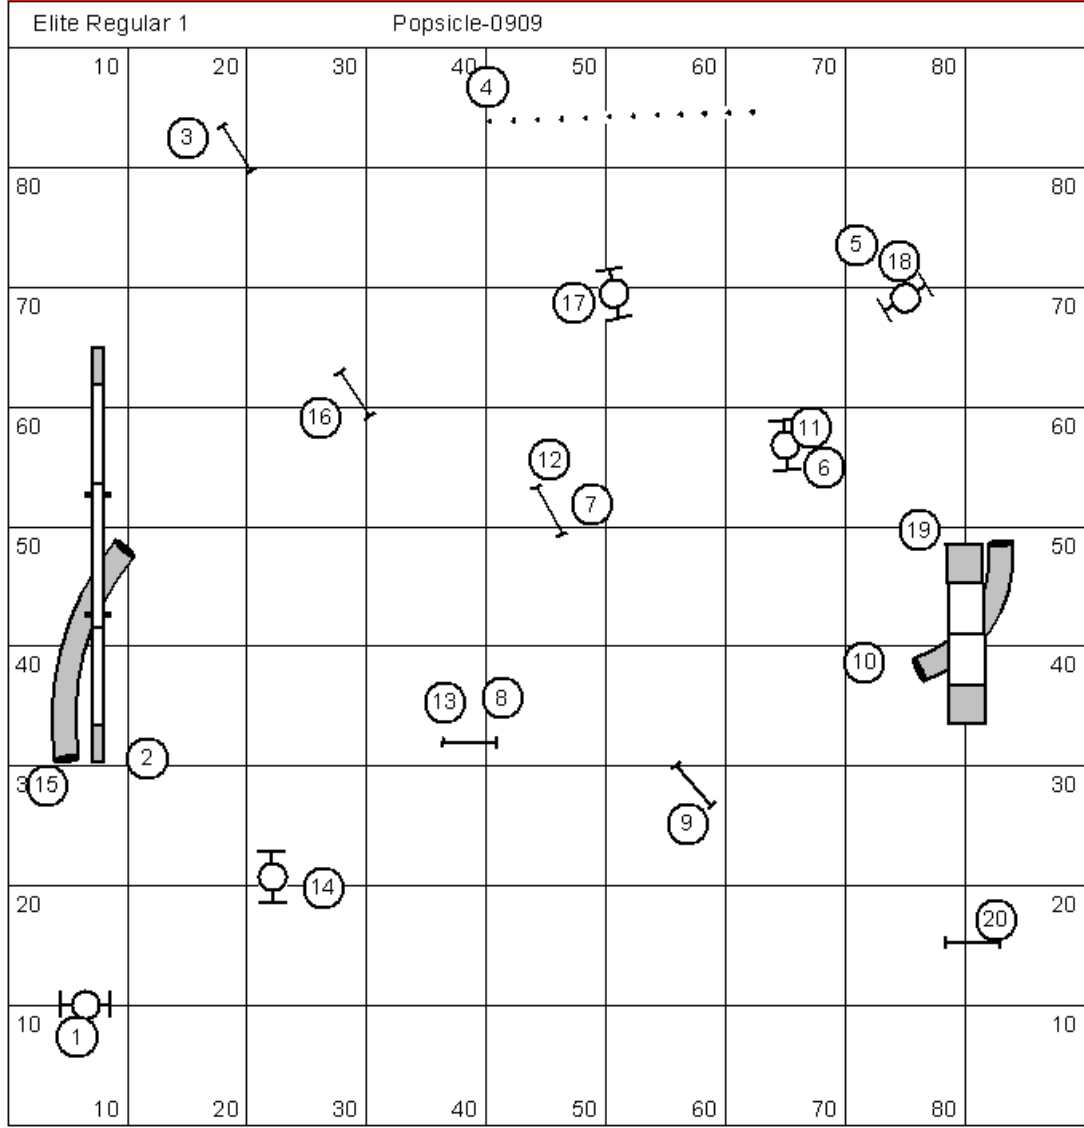

**FUN RUN REGULAR COURSE 1.
CAN BE USED AS A WARM UP FOR NADAC VT.**

**FUN RUN REGULAR COURSE 2.
NADAC REGULAR VT.**

**FUN RUN COURSE 3.
NADAC CHANCES VT.**