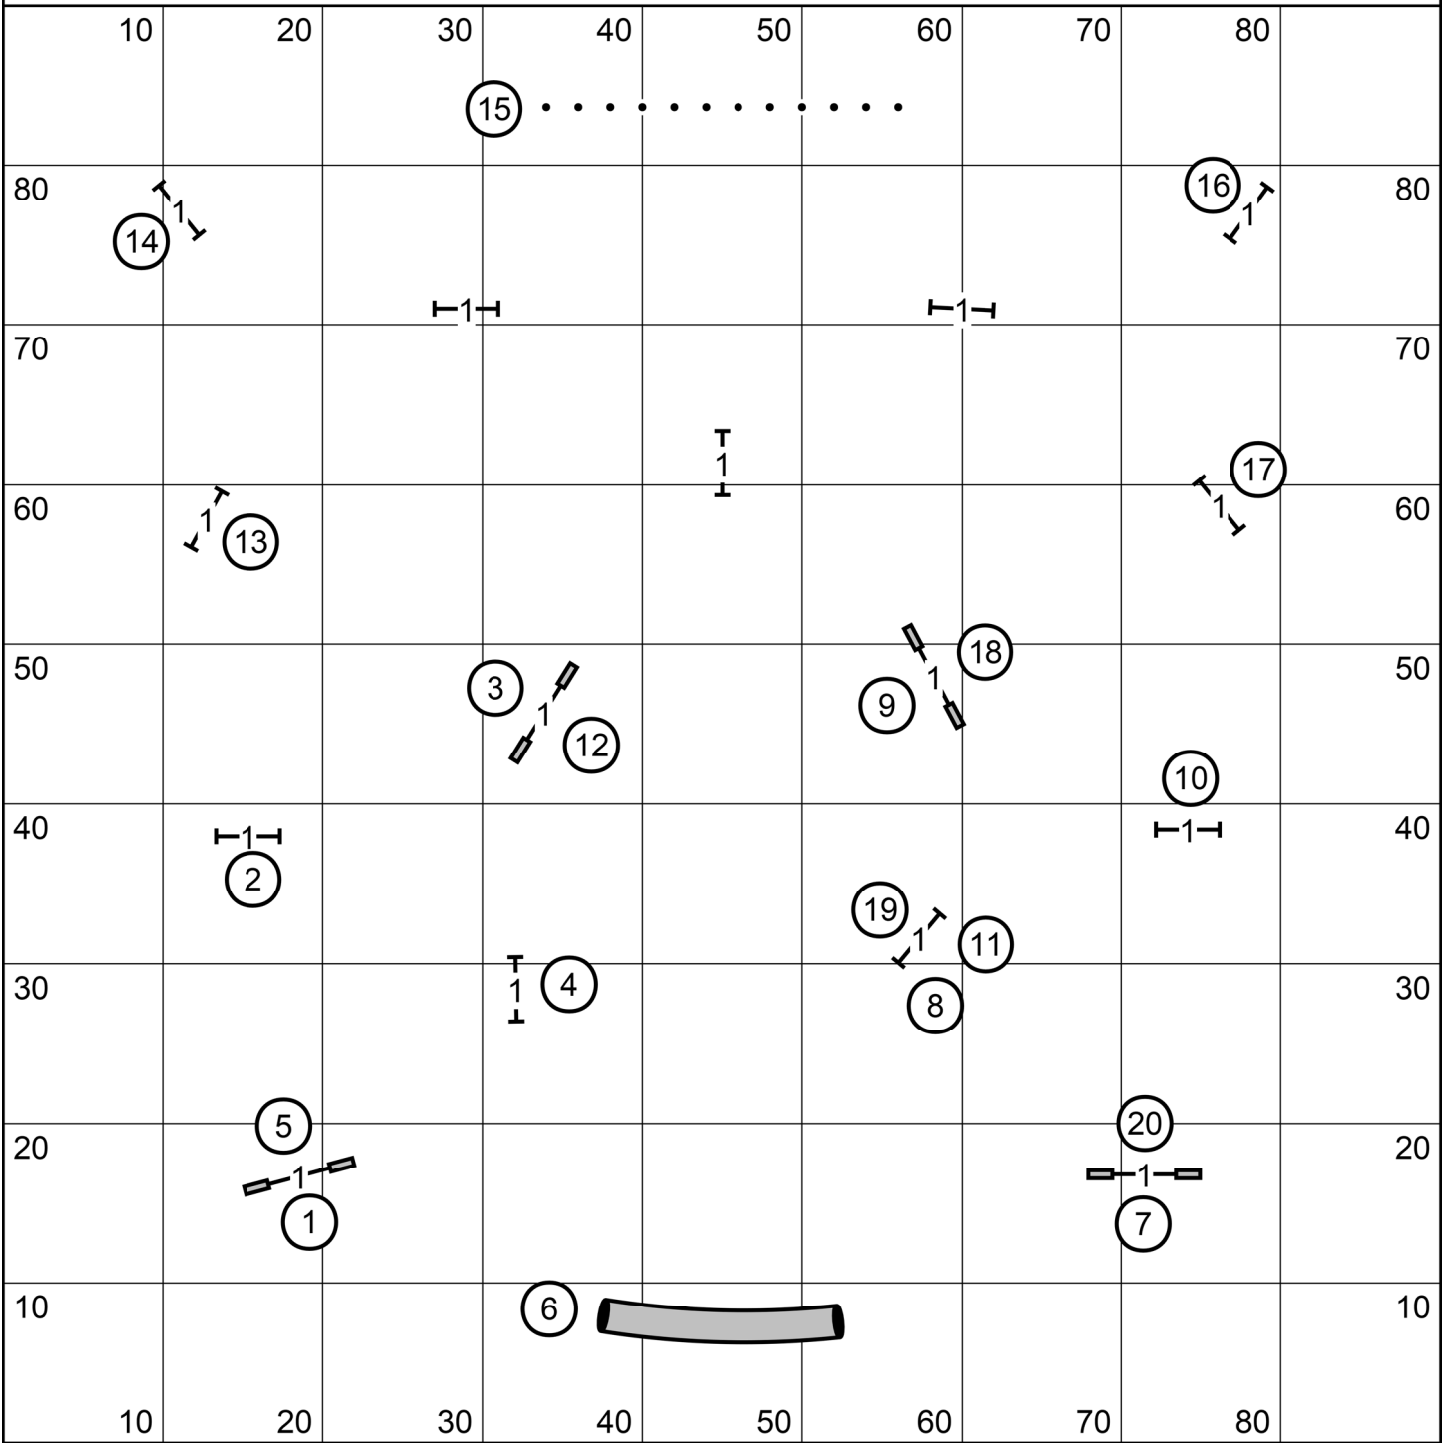

Advanced Jumpers

Date: 073121

Enter / Exit

Enter / Exit