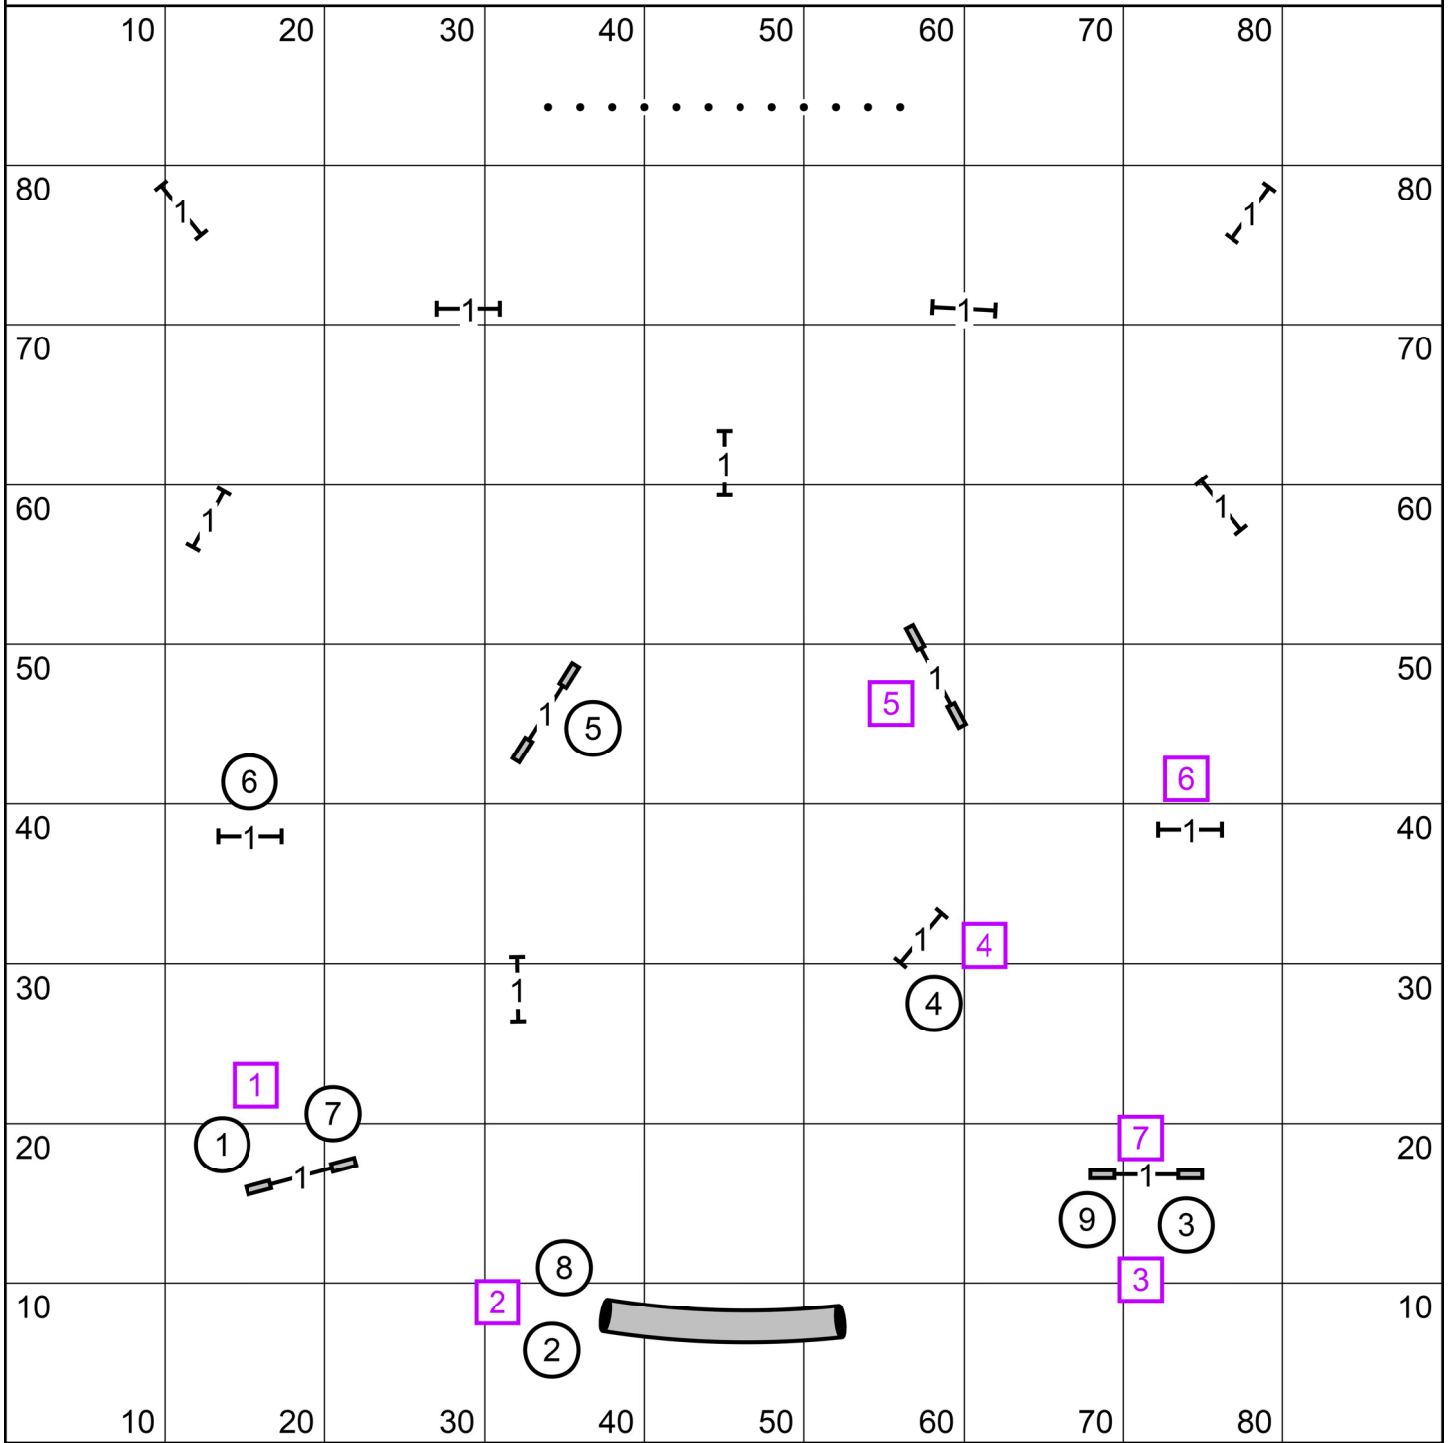

Novice Jumpers

Date: 073121

Enter / Exit

Enter / Exit

Pre Novice Jumpers

Date: 073121

Enter / Exit

Enter / Exit

Black Mumba Jumpers

Date: 073121

Enter / Exit

Enter / Exit