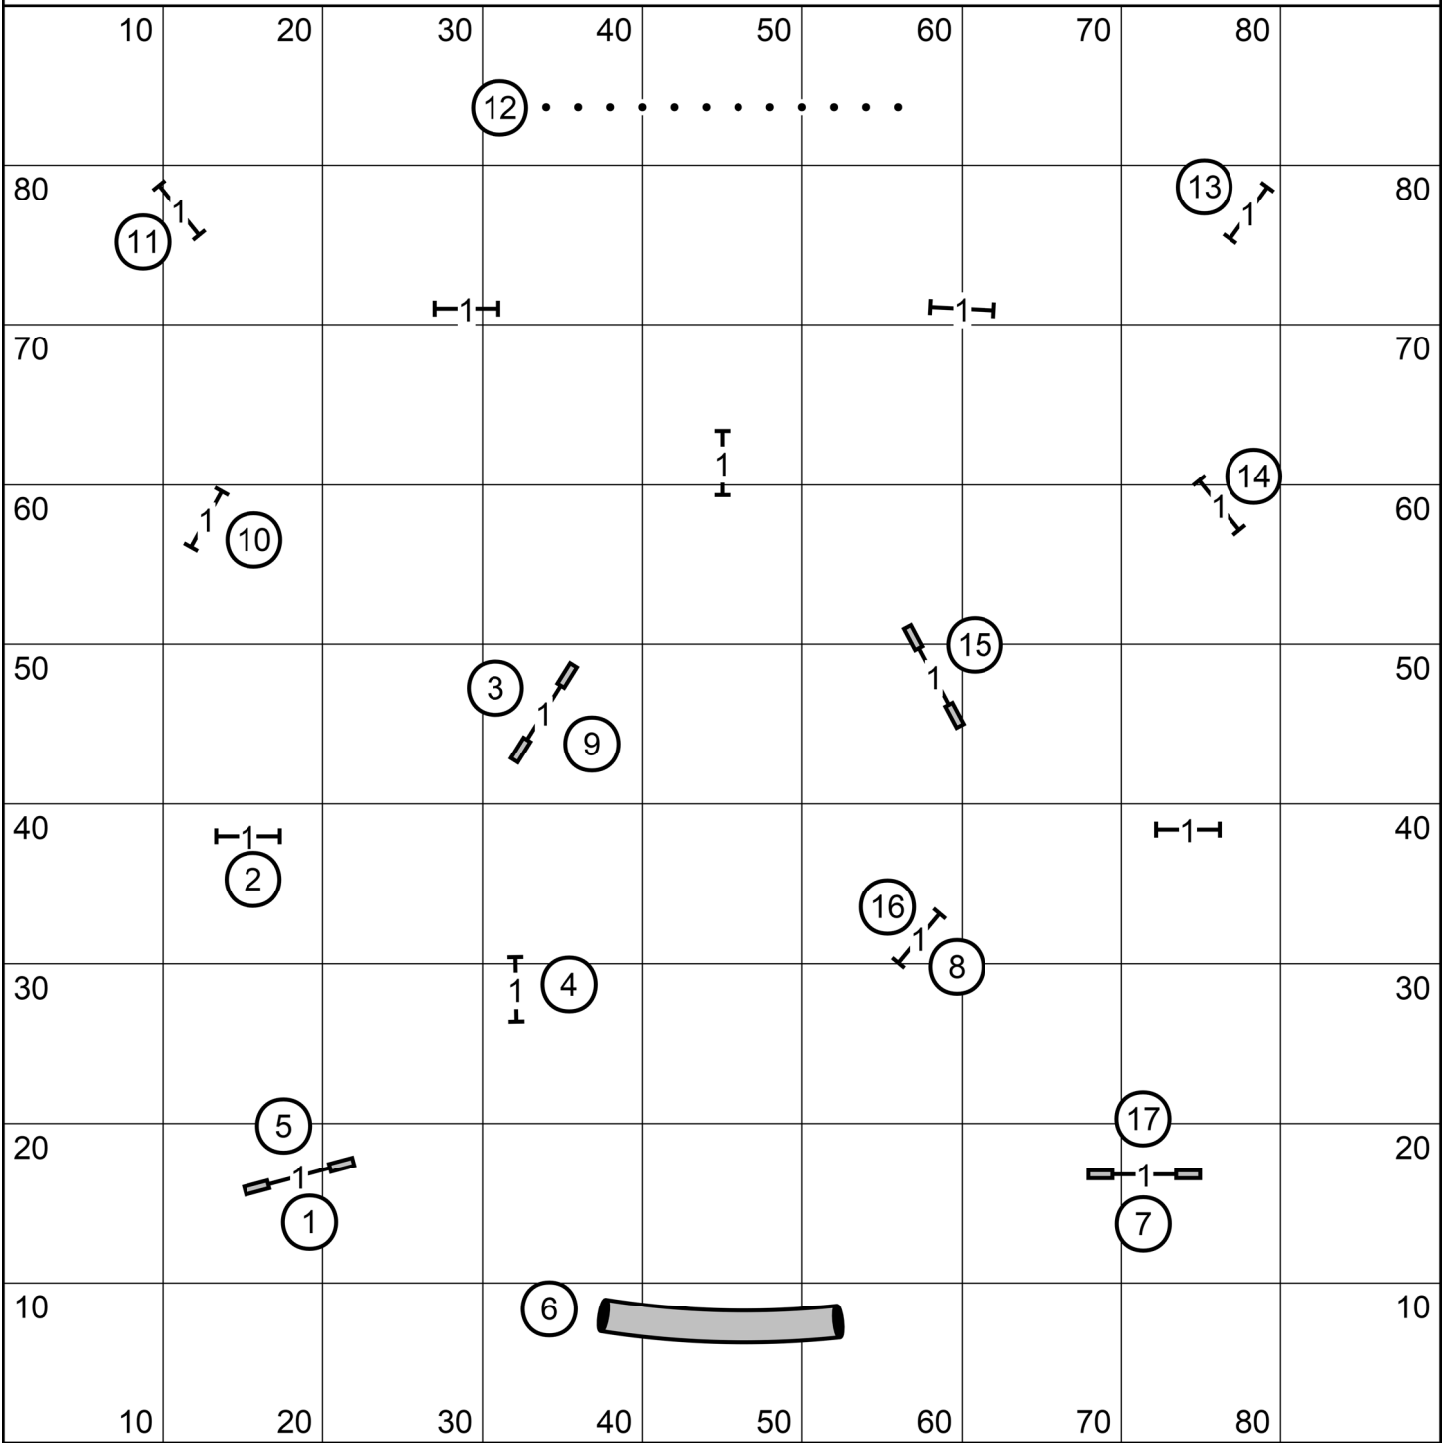

Pre Novice Jumpers Date: 073121

10	20	30	40	50	60	70	80		
								
80								80	
70		1						70	
60								60	
50		5						50	
40	6							40	
30								30	
20	1							20	
10		2						10	
10	20	30	40	50	60	70	80		
Enter / Exit				Enter / Exit					

Advanced Jumpers

Date: 073121

Enter / Exit

Enter / Exit

Intermediate Jumpers

Date: 073121

Enter / Exit

Enter / Exit

Novice Jumpers

Date: 073121

Enter / Exit

Enter / Exit

Pre Novice Jumpers

Date: 073121

Enter / Exit

Enter / Exit