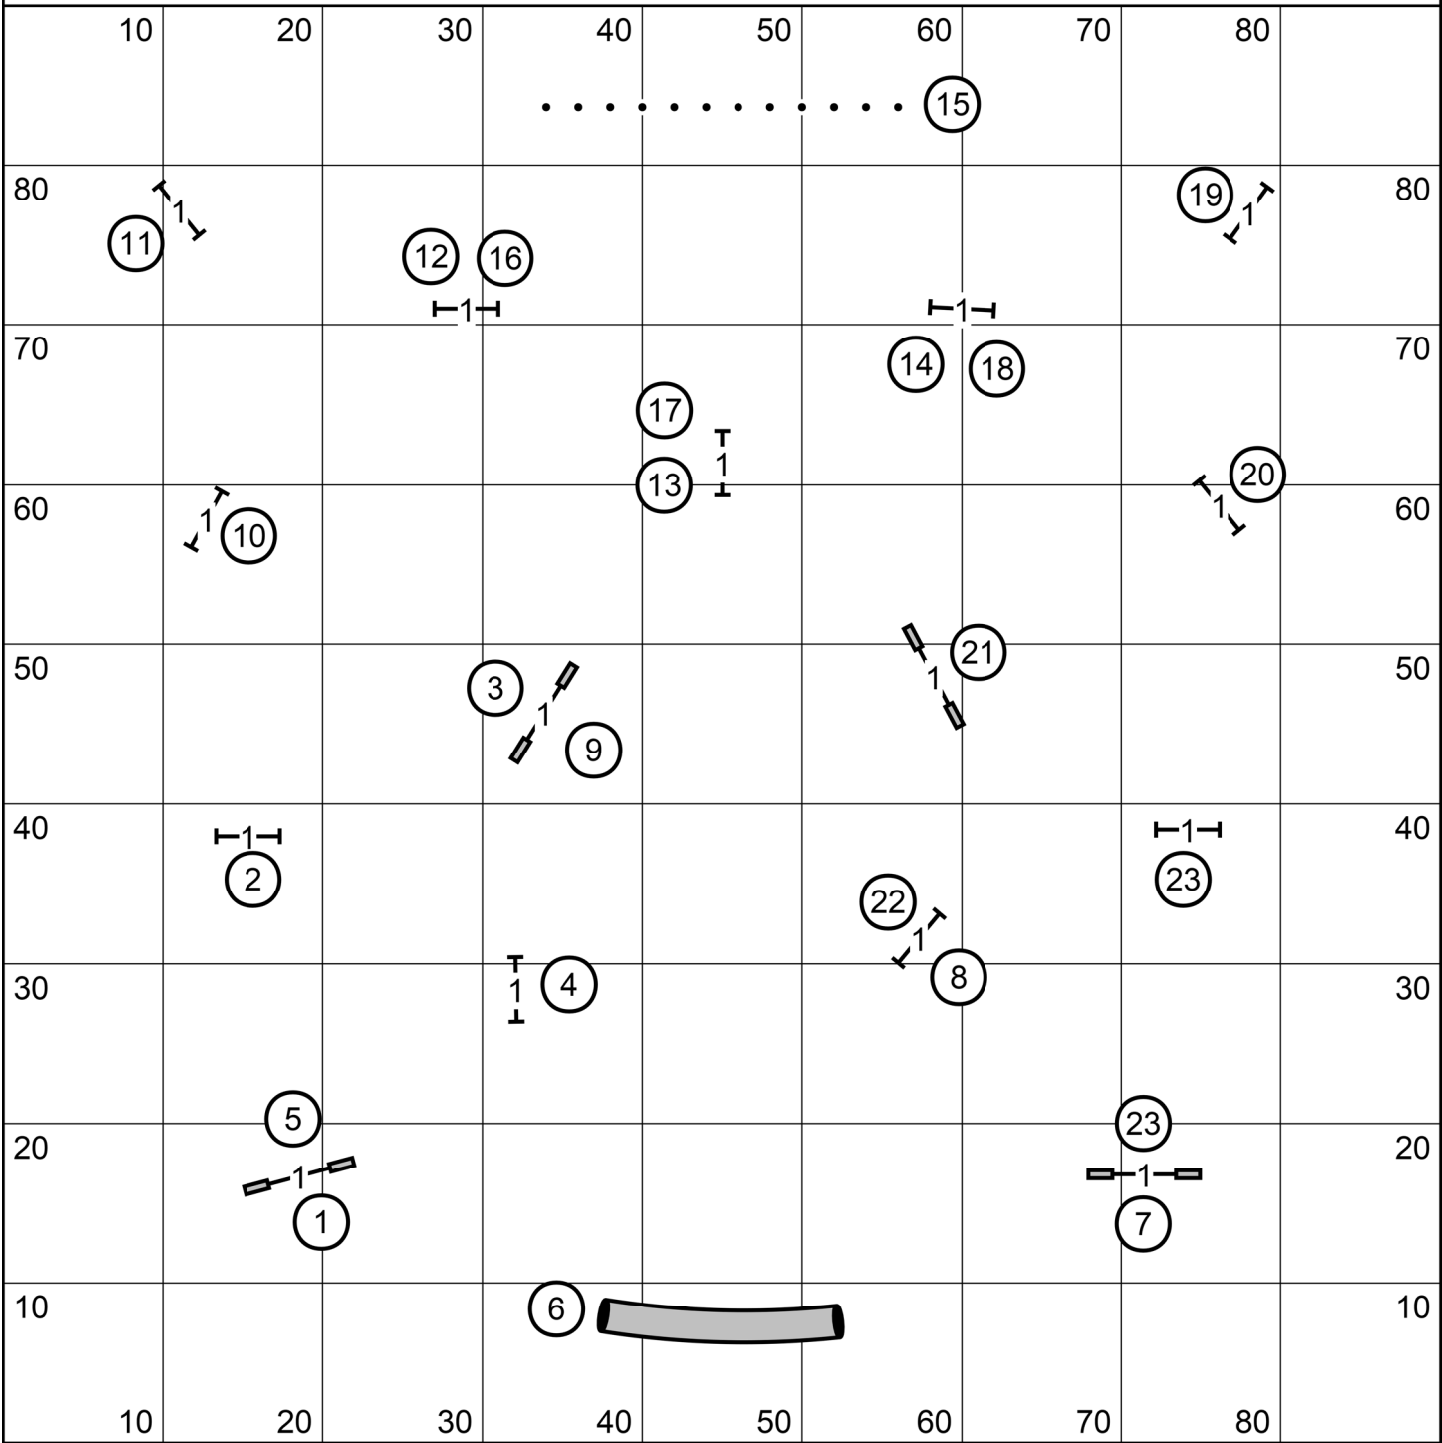

Black Mumba Jumpers

Date: 073121

Enter / Exit

Enter / Exit