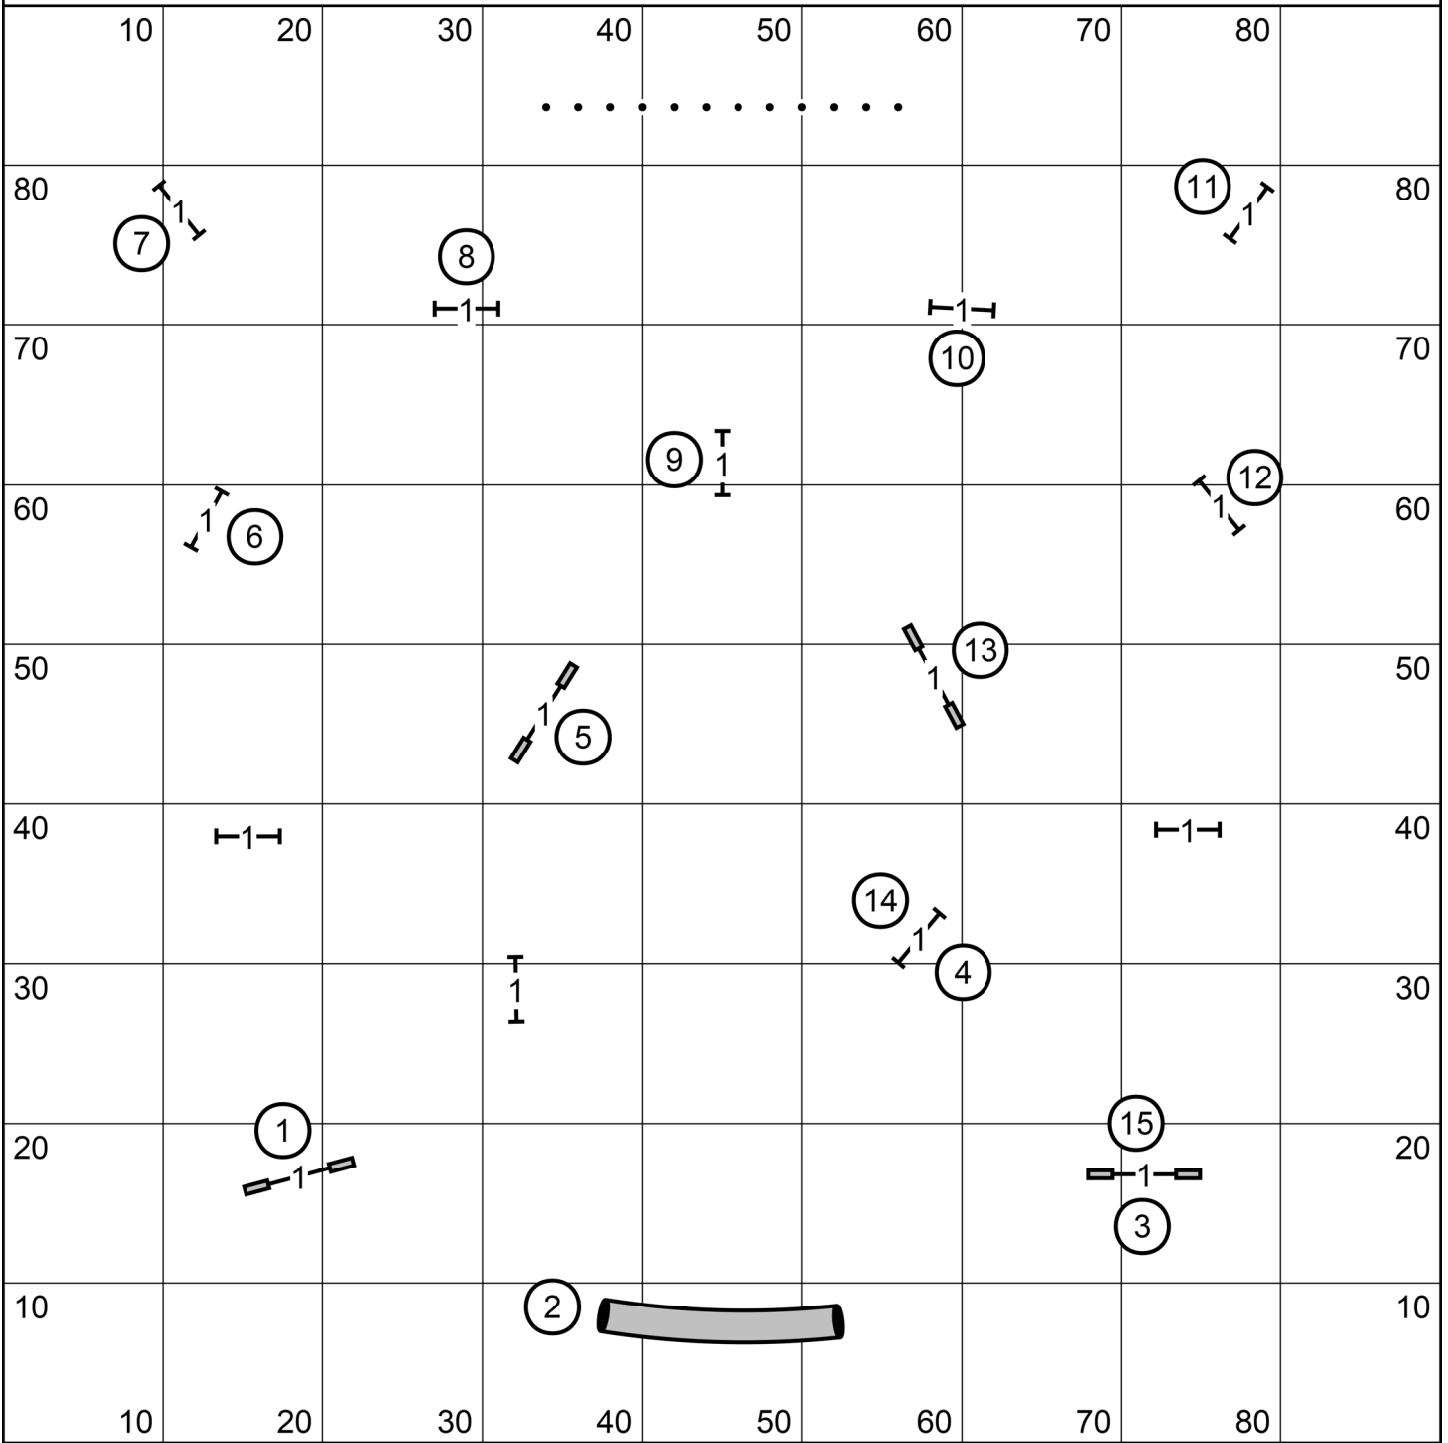

Pre Novice Jumpers Date: 073121

10	20	30	40	50	60	70	80		
								
80								80	
70		1						70	
60								60	
50		5						50	
40	6							40	
30								30	
20	1							20	
10		2						10	
10	20	30	40	50	60	70	80		
Enter / Exit				Enter / Exit					

Advanced Jumpers

Date: 073121

Enter / Exit

Enter / Exit

Intermediate Jumpers

Date: 073121

Enter / Exit

Enter / Exit

Novice Jumpers

Date: 073121

Enter / Exit

Enter / Exit

Pre Novice Jumpers

Date: 073121

Enter / Exit

Enter / Exit