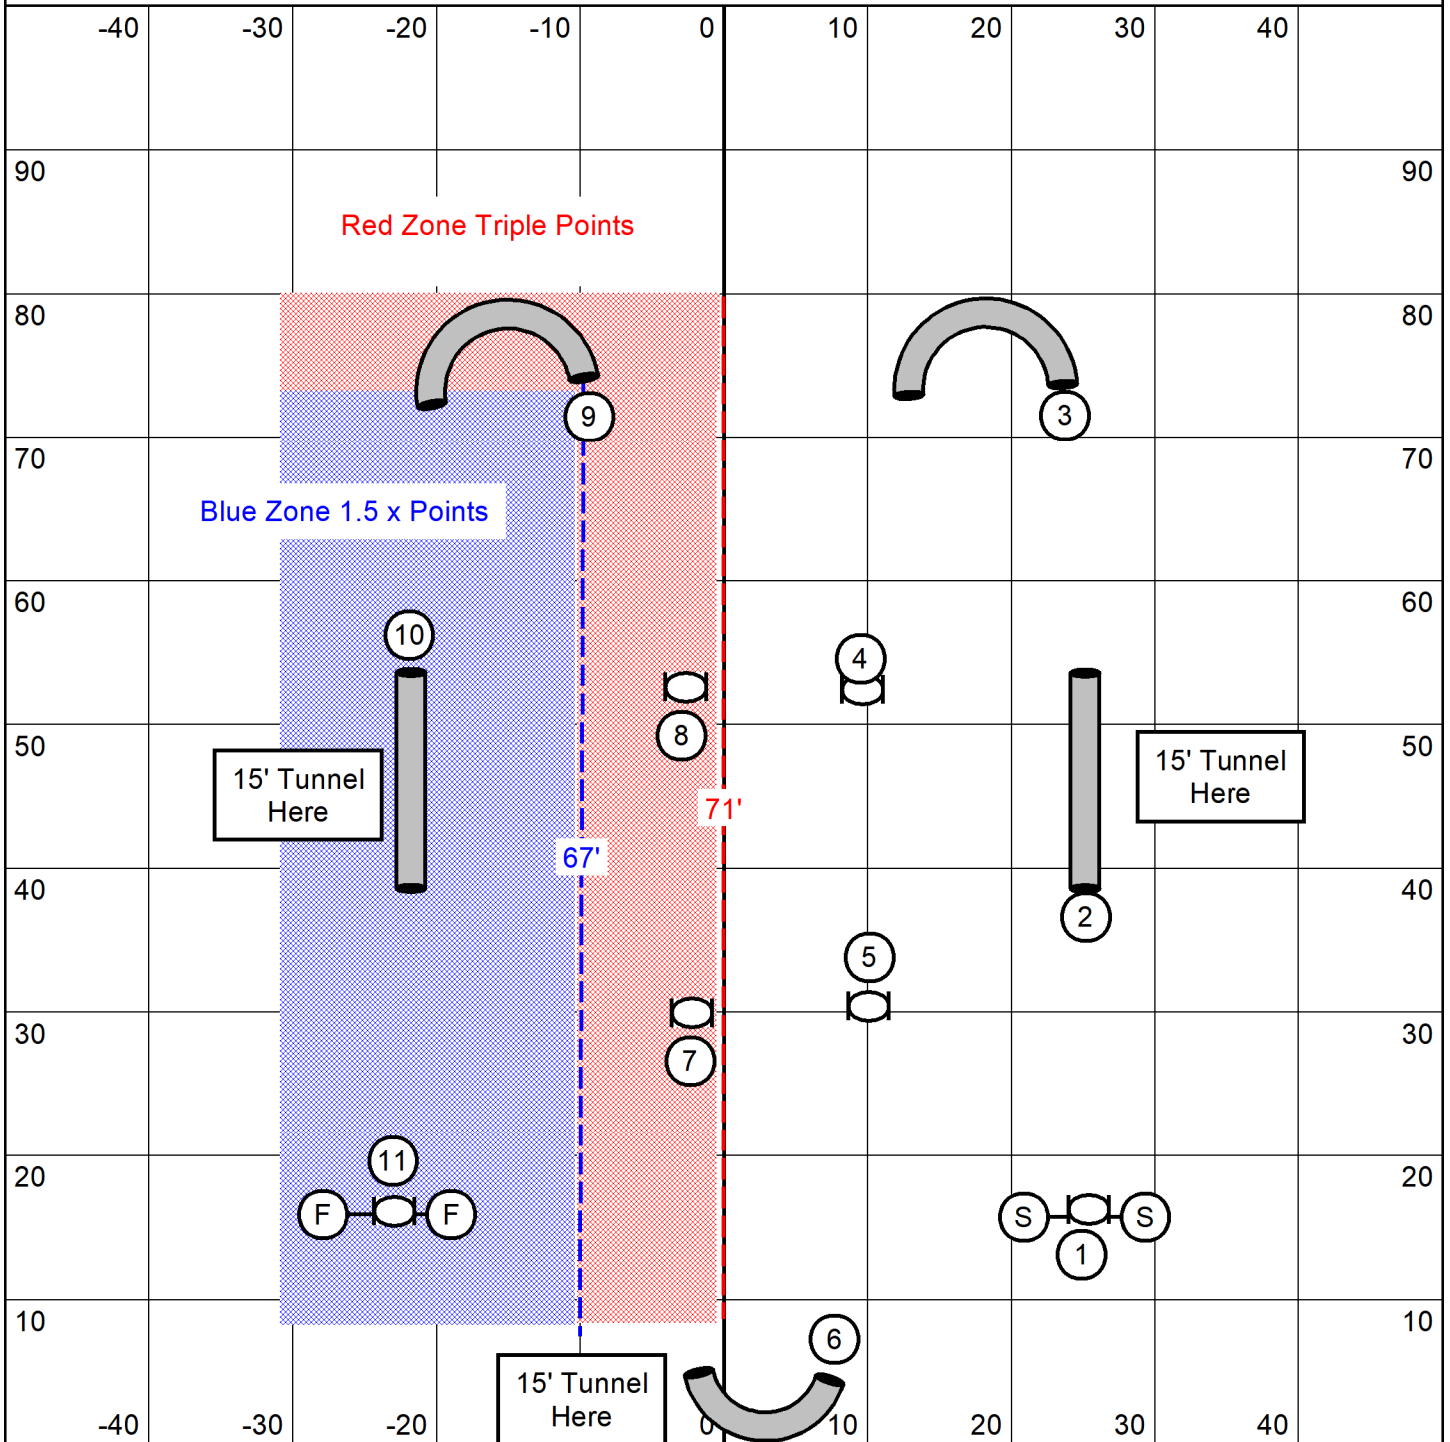

# Slingshot

3 - 15' Tunnels

Minimum 4 sets of Tunnel bags per tunnel

2 - 20' Tunnels

Minimum 6 sets of Tunnel bags per tunnel

Spread evenly along the length of the tunnel

Team Hairpin  
 15' Tunnel  
 Minimum 4 sets of Tunnel bags per tunnel  
 Spread evenly along the length of the tunnel