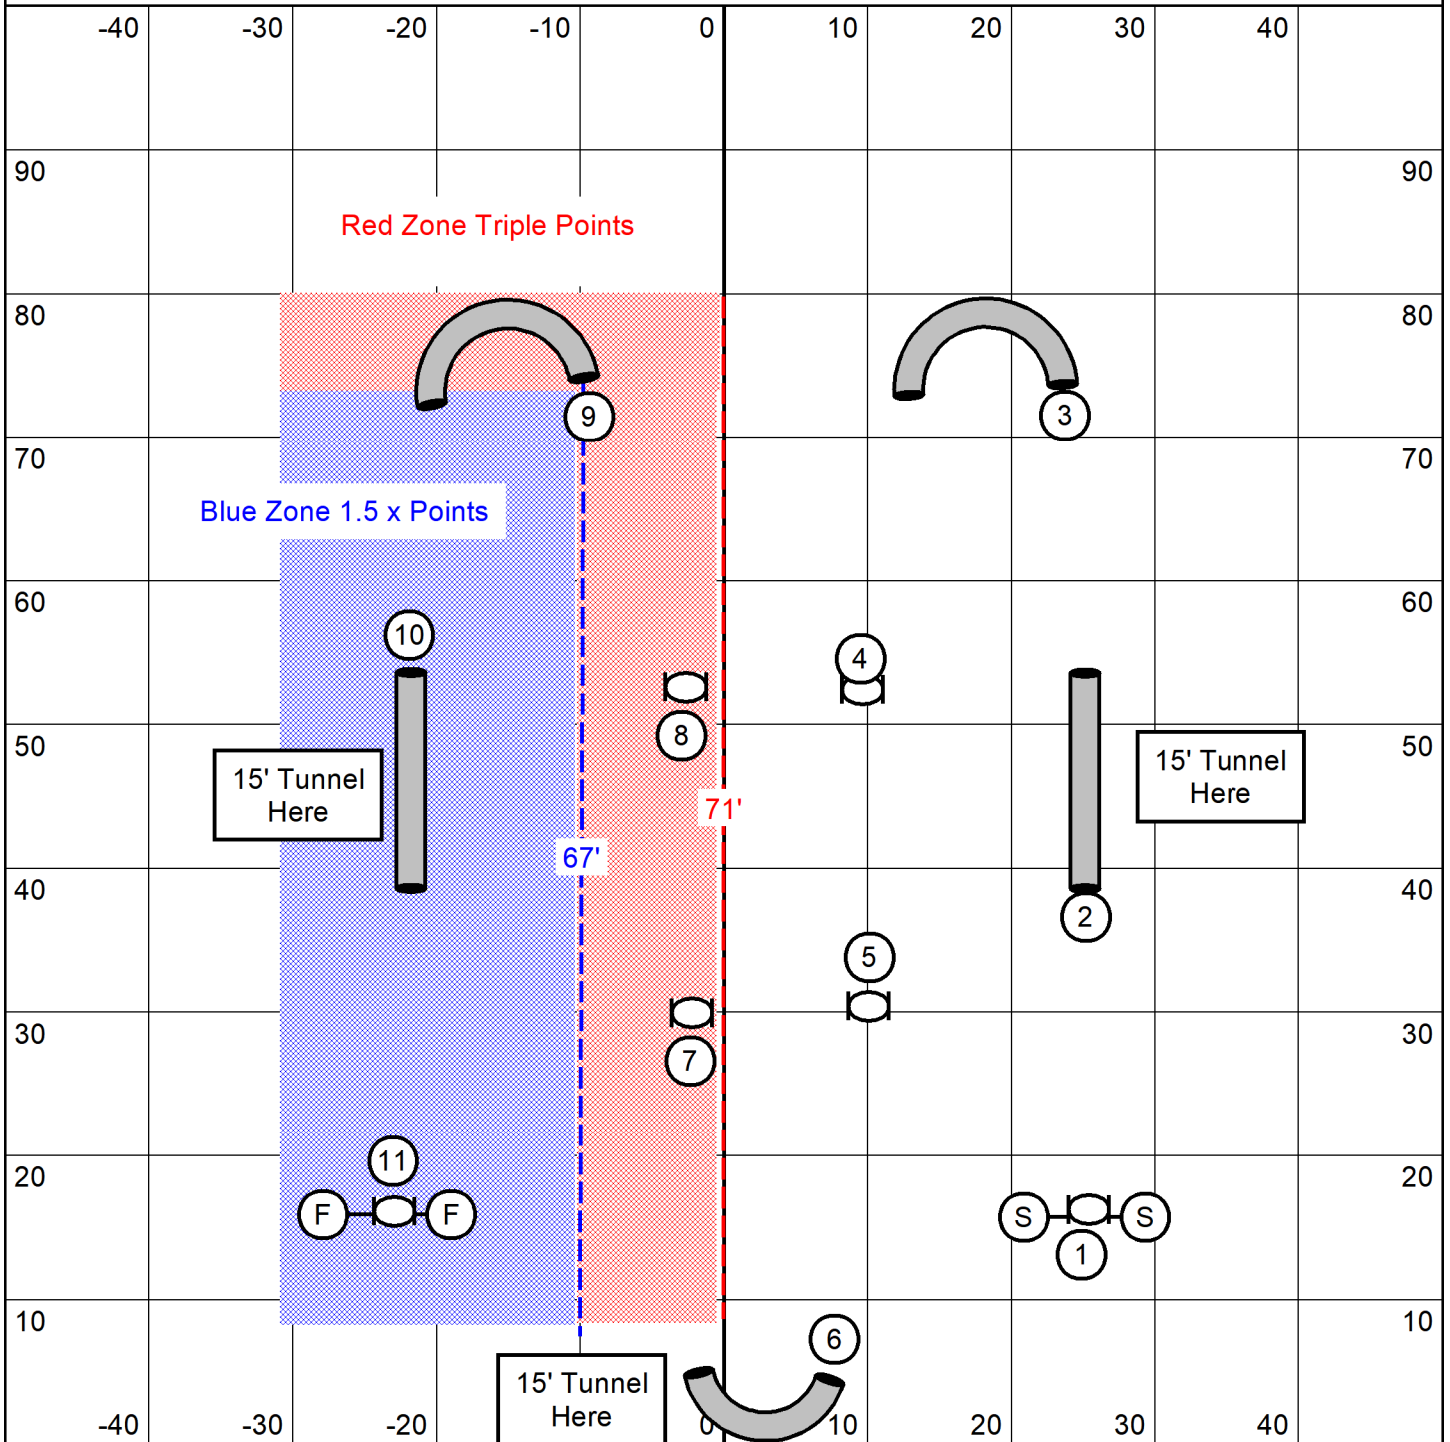

Slingshot

3 - 15' Tunnels

Minimum 4 sets of Tunnel bags per tunnel

2 - 20' Tunnels

Minimum 6 sets of Tunnel bags per tunnel

Spread evenly along the length of the tunnel

Team Hairpin
 15' Tunnel
 Minimum 4 sets of Tunnel bags per tunnel
 Spread evenly along the length of the tunnel