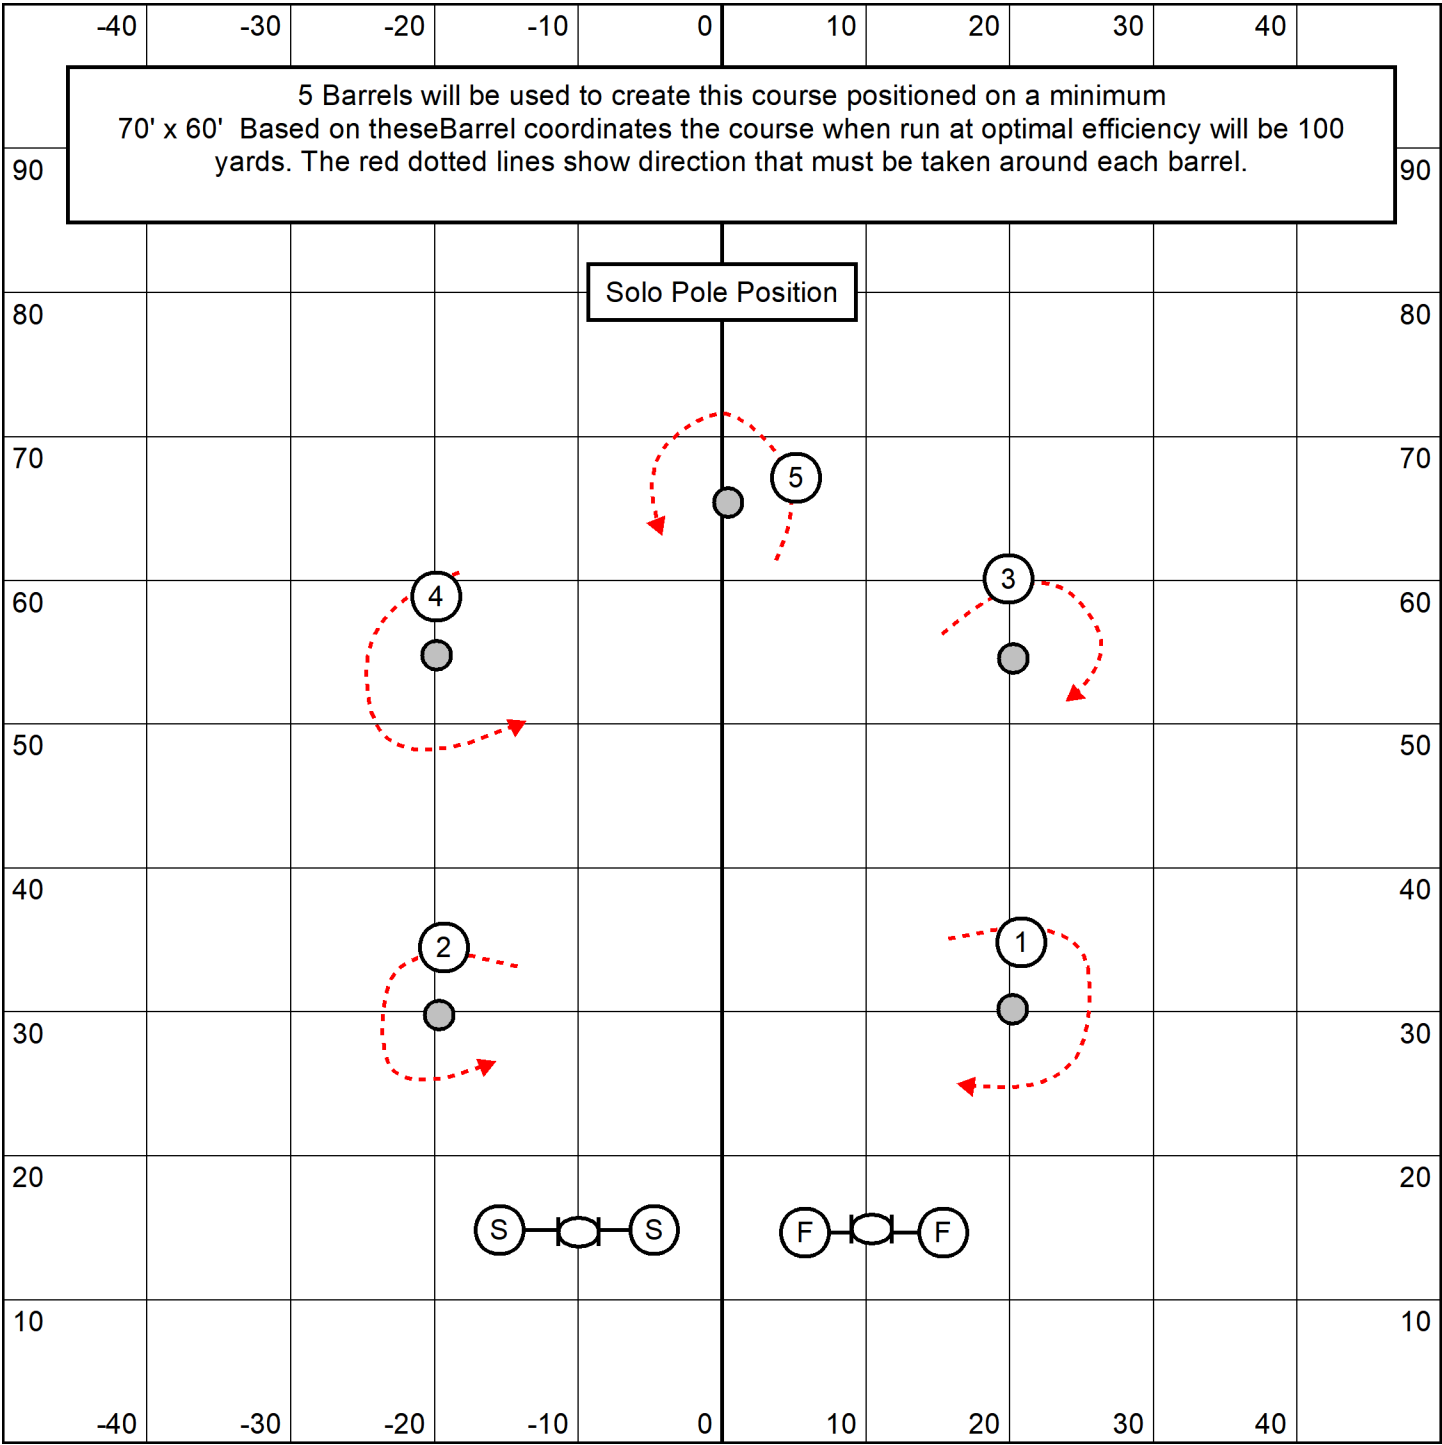

Slingshot

3 - 15' Tunnels

Minimum 4 sets of Tunnel bags per tunnel

2 - 20' Tunnels

Minimum 6 sets of Tunnel bags per tunnel

Spread evenly along the length of the tunnel

Team Hairpin
 15' Tunnel
 Minimum 4 sets of Tunnel bags per tunnel
 Spread evenly along the length of the tunnel