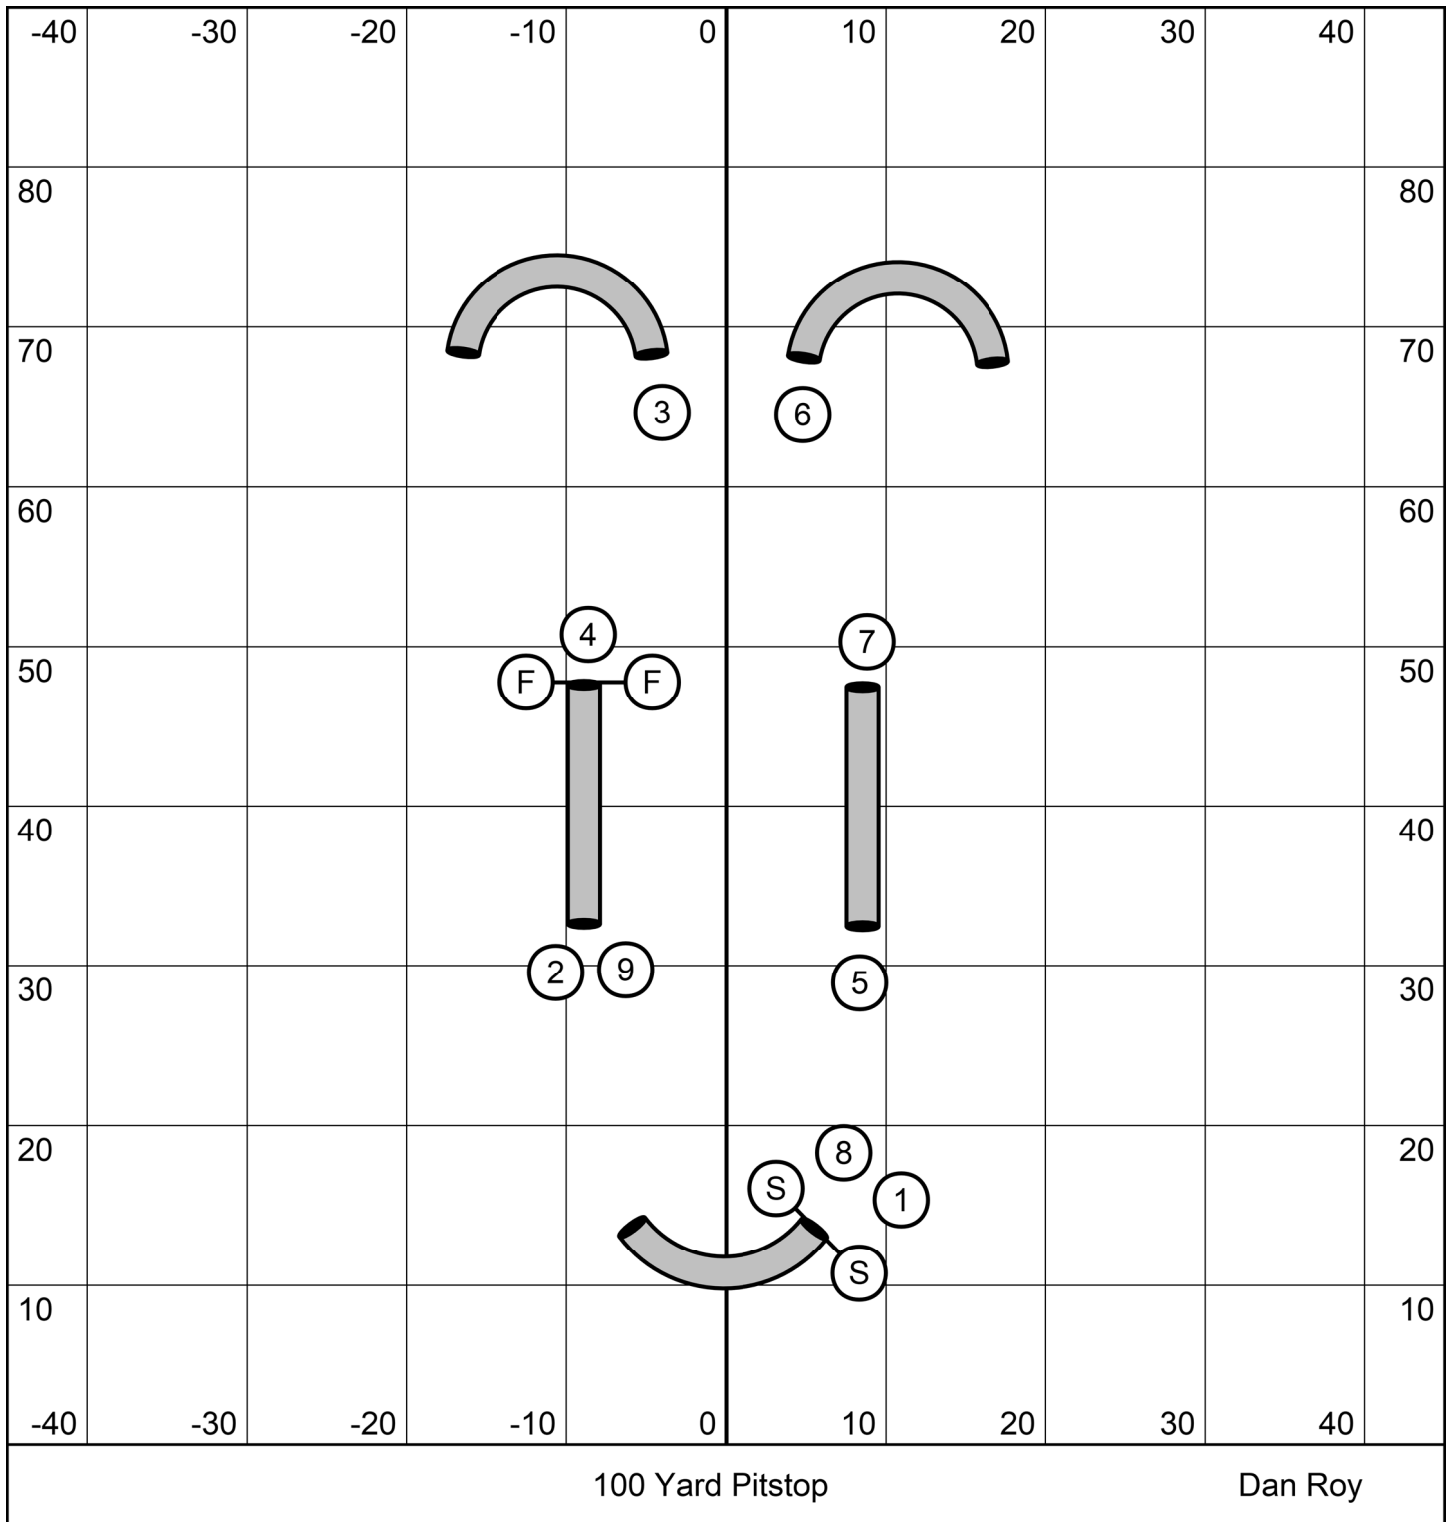

Slingshot

3 - 15' Tunnels

Minimum 4 sets of Tunnel bags per tunnel

2 - 20' Tunnels

Minimum 6 sets of Tunnel bags per tunnel

Spread evenly along the length of the tunnel

Team Hairpin
 15' Tunnel
 Minimum 4 sets of Tunnel bags per tunnel
 Spread evenly along the length of the tunnel